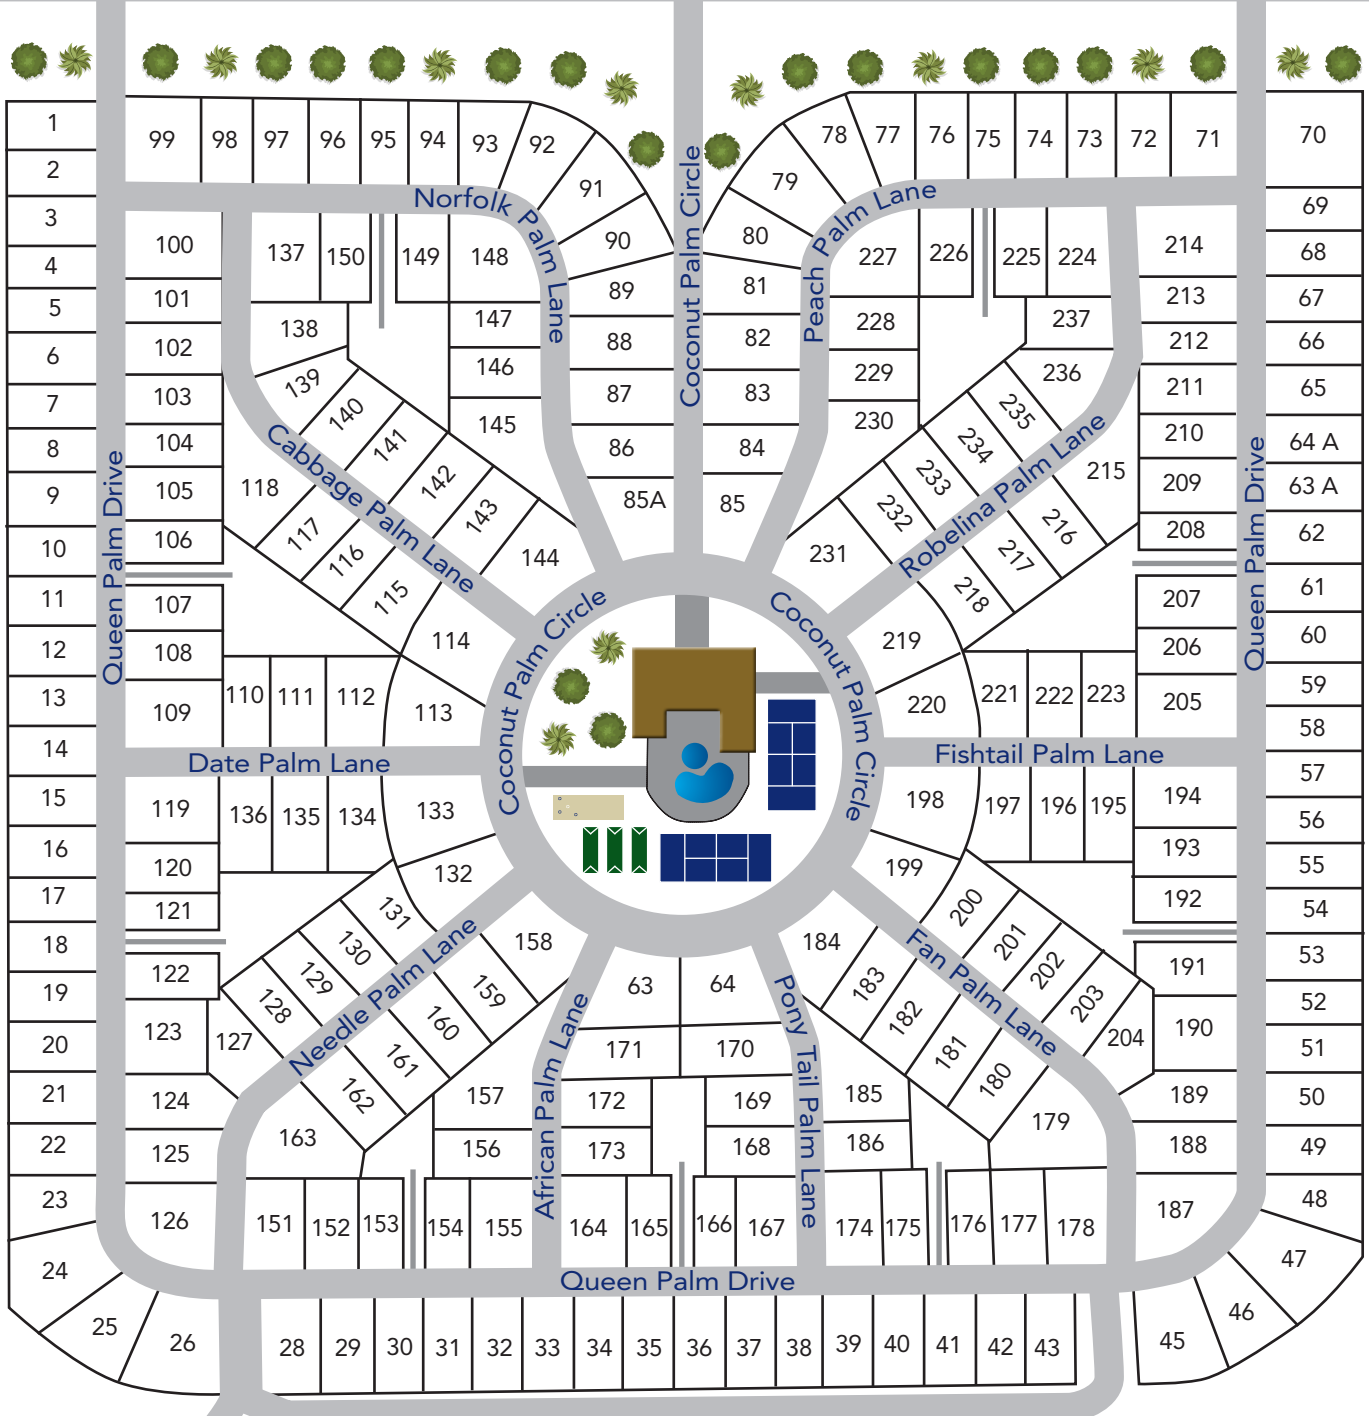

Marco Shores

ESTATES

← To Rte. 951 Manatee Road To Rte. 41 →

Storage Area for Boats & RVs

Marco Lake